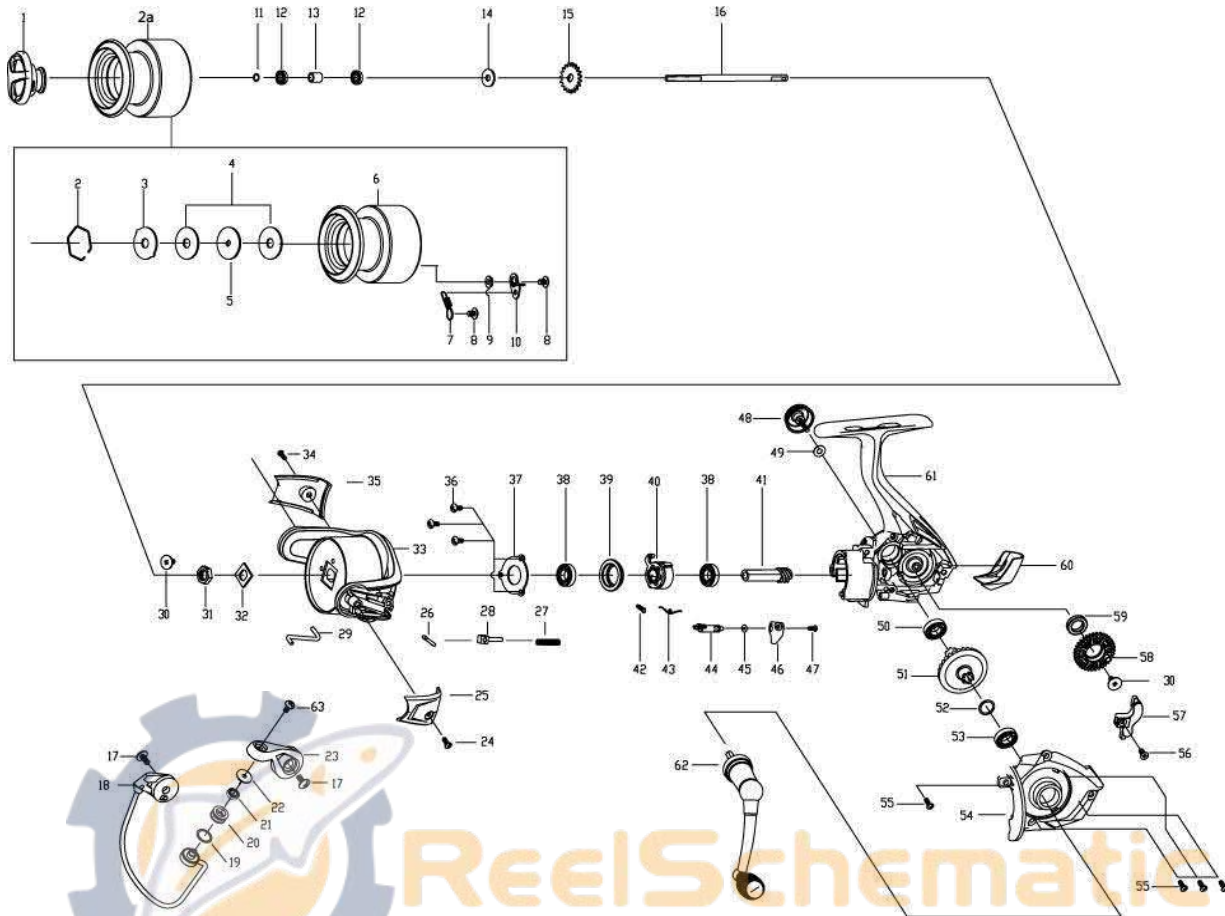

QUANTUM[®]

Fire20

Quantum Fire20 Spinning Reel Part List

Key #	Description	Qty	Part No.	Key #	Description	Qty	Part No.
1	Drag Knob Assembly	1	LAD332-01	32	Rotor Nut Washer	1	
2a	Spool Assembly	1	LAD321-01	33	Rotor	1	
2	Retainer Ring	1		34	Screw - Bail Holder Sidecover	1	
3	Ear Washer	1		35	Bail Holder Sidecover	3	
4	Drag Friction Washer	2		36	Screw - Bearing Retainer	1	
5	Drag Key Washer	1		37	Ball Bearing Retainer	1	
6	Spool	1		38	Ball Bearing - Pinion	2	
7	Spool Clicker Spring	1		39	Ball Bearing Holder	1	
8	Screw - Clicker	1		40	Anti-Reverse Bearing	1	LAD063-01
9	Clicker Spring Bushing	1		41	Pinion Gear	1	
10	Spool Clicker	1		42	Anti-Reverse Spring	1	
11	Retainer O-Ring	1		43	Anti-Reverse Lever Spring	1	
12	Ball Bearing - Spool	2		44	Anti-Reverse Lever	1	
13	Bushing	1		45	Washer	1	
14	Clicker Gear Washer	1		46	Anti-Reverse Switch	1	
15	Clicker Gear	1		47	Anti-Reverse Switch Screw	1	
16	Main Shaft	1		48	Handle Screw Cap	1	LAD054-01
17	Screw - Bail Holder	1		49	Handle Screw Cap Washer	1	LAD105-01
18	Bail Assembly	1	LAD347-01	50	Ball Bearing - Body	1	
19	Line Roller Spacer	1	LAD080-01	51	Drive Gear	1	
20	Line Roller	1	LAD004-01	52	Drive Gear Adjust Washer	1	
21	Ball Bearing - Line Roller	1	LAD158-01	53	Ball Bearing - Sidecover	1	
22	Line Roller Washer	1	LAD102-01	54	Sidecover	1	
23	Arm Lever	1	LAD007-01	55	Screw - Sidecover	4	
24	Screw - Arm Lever Sidecover	1		56	Screw - Main Shaft	1	
25	Arm Lever Sidecover	1		57	Slider	1	
26	Bail Actuator	1		58	Oscillation Gear	1	
27	Bail Spring	1		59	Bearing - Oscillation Gear	1	
28	Bail Actuator Holder	1		60	Rear Cover	1	
29	Kick Lever	1		61	Body	1	
30	Screw	1		62	Handle Assembly	1	LAD318-01
31	Rotor Nut	1		63	Screw - Line Roller	1	LAD108-01